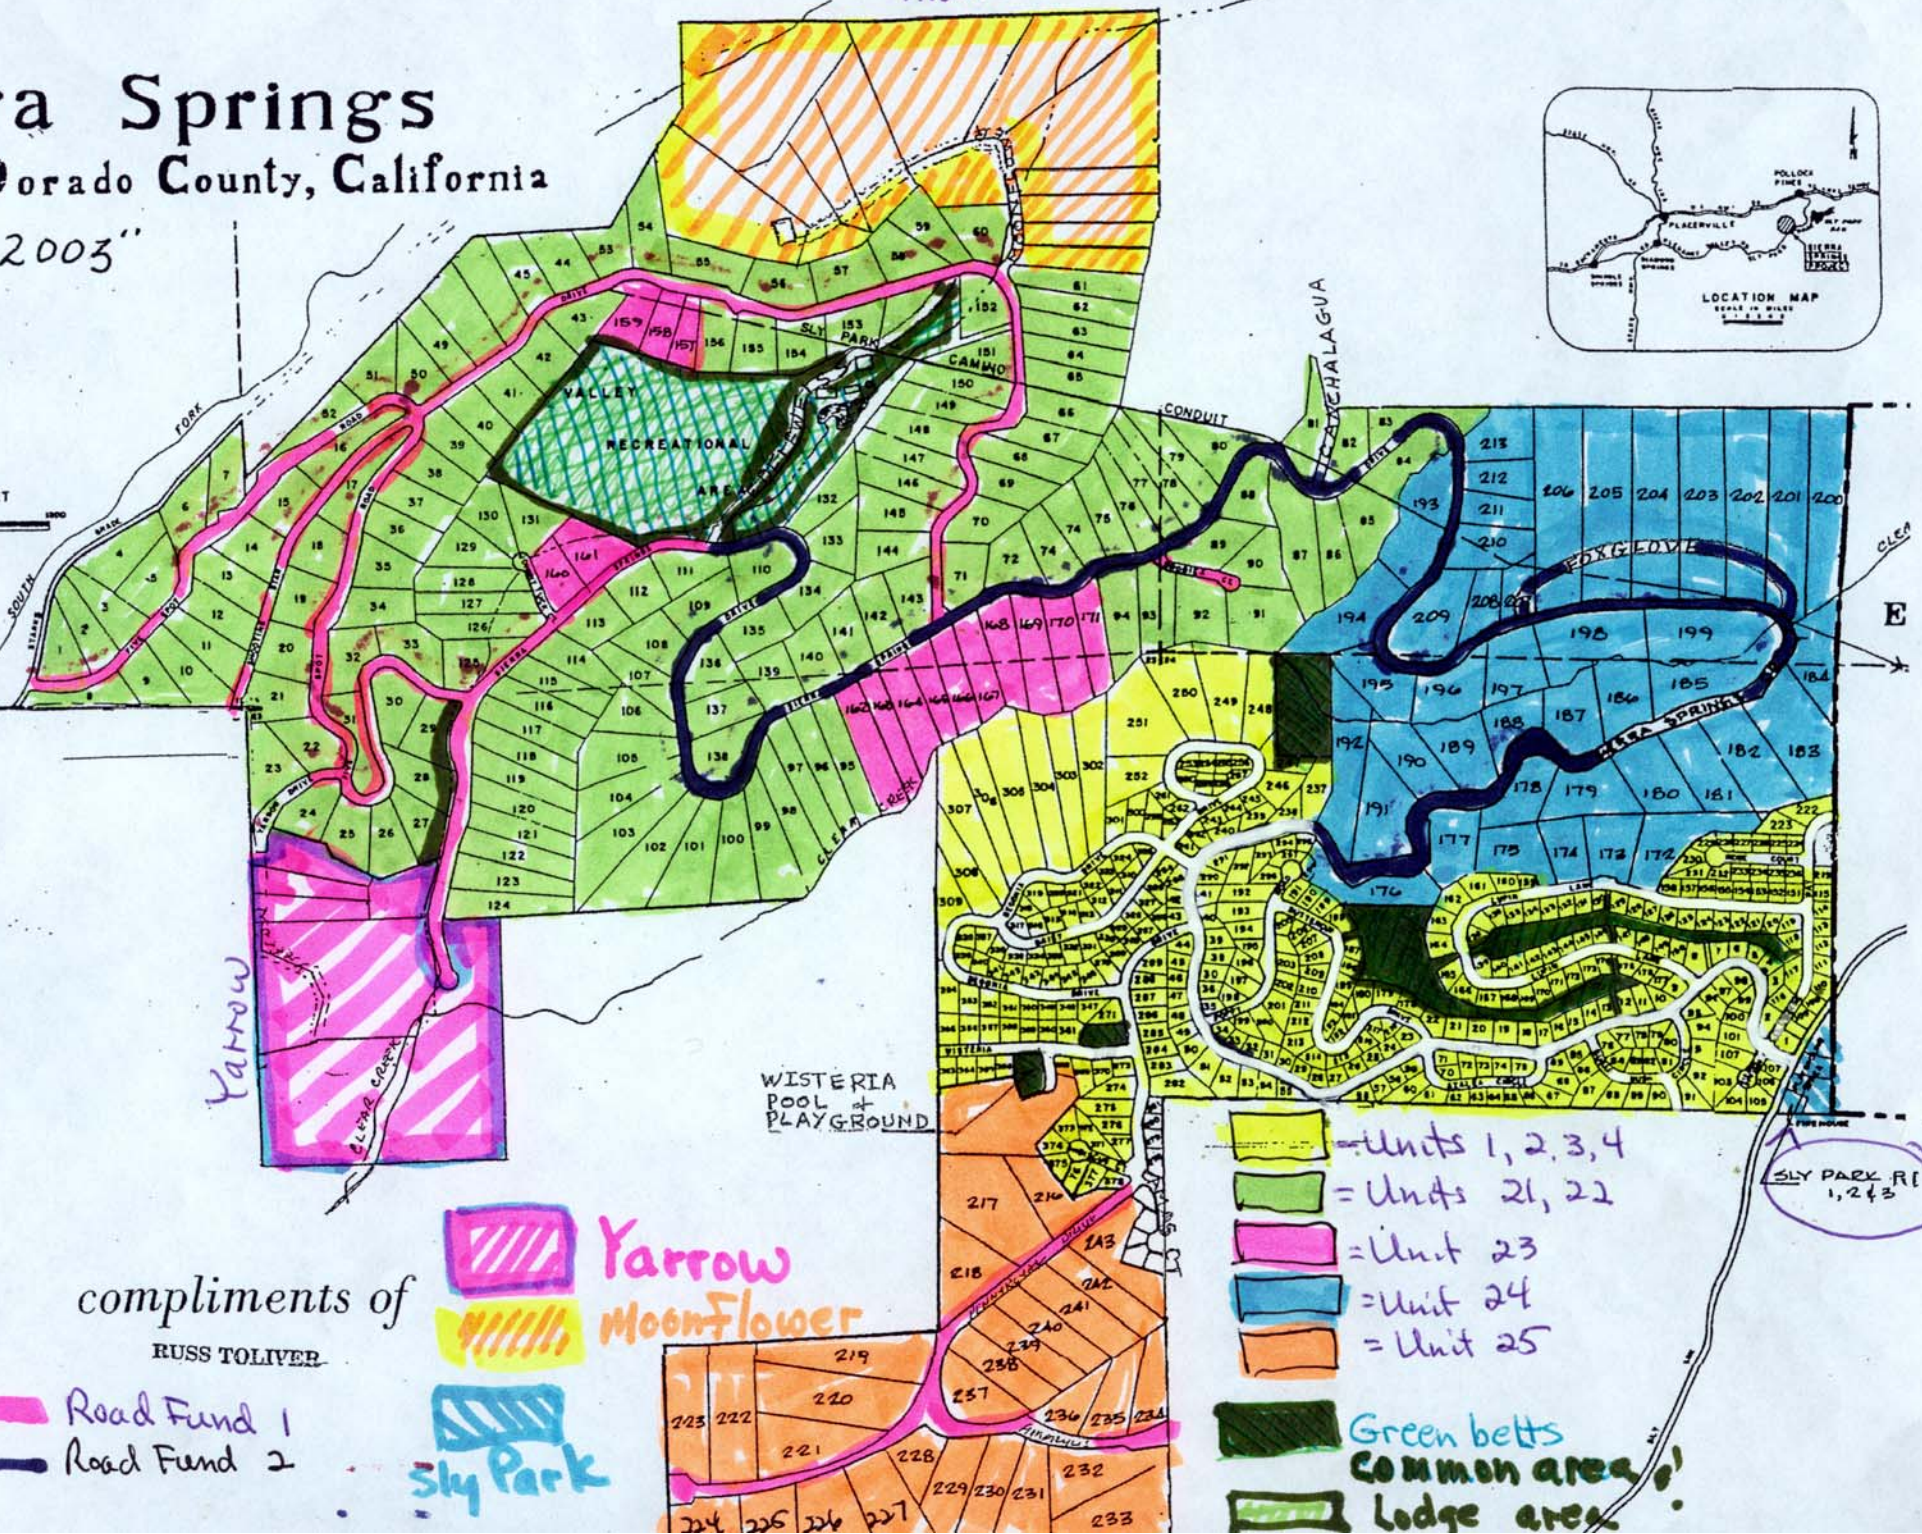

Sierra Springs

El Dorado County, California

"2003"

Moon Flower

compliments of
RUSS TOLIVER

Yarrow
Moon Flower

Road Fund 1
Road Fund 2

Sly Park

WISTERIA
POOL +
PLAYGROUND

- = Units 1, 2, 3, 4
- = Units 21, 22
- = Unit 23
- = Unit 24
- = Unit 25

Green belts
Common areas!
Lodge area

Sly Park RI
1, 2 & 3